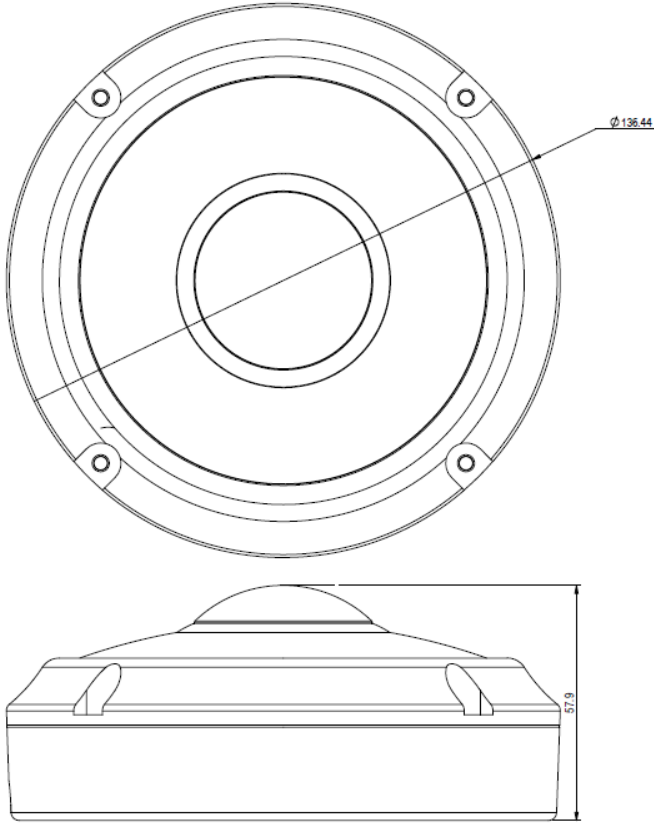

Hardware Suggested	Intel Core i7-4790 4GHz , 8G DDR , NV GeForce GTX750
OS	Windows 10 Microsoft IE 11.0 or above
Mobile Support	iOS 8 or above, Android 4.4.2 or above.

*SPECIFICATIONS ARE SUBJECT TO CHANGE WITHOUT NOTICE.

Pole Mount Bracket	 aHTB-F01000002	
Pendant	HKB-G L227	
Microphone	aHTA-4 20210 010